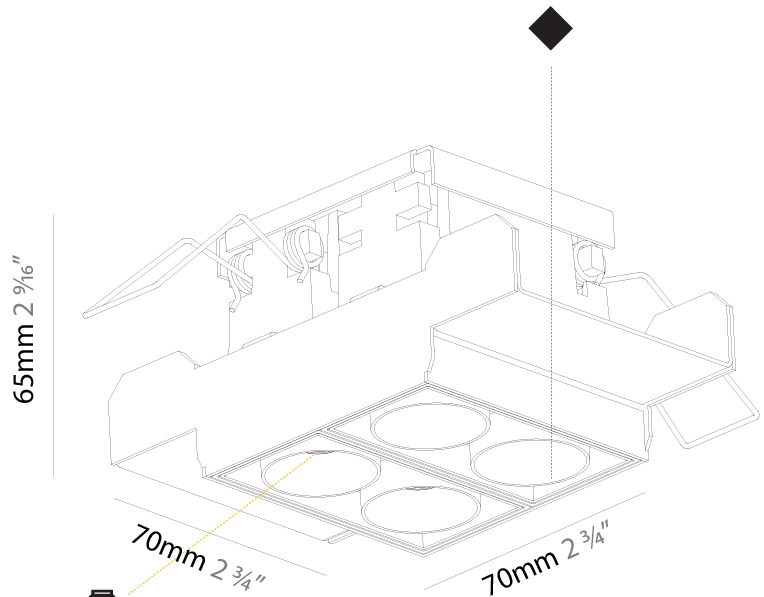

PHYSICAL

Shape: Rectangle
Length (mm): 70
Length (in): 2 ¾
Width (mm): 70
Width (in): 2 ¾
Height (mm): 65
Height (in): 2 9/16
Ceiling Thickness (mm): 12.5
Ceiling Thickness (in): 1/2
Min. Recessing Depth (mm): 100
Min. Recessing Depth (in): 3 15/16
Light Distribution: Downlight
Weight (kg): 0.437
Weight (lbs): 0.96
Fixture Finish: SSR / BKV / CWI / CRY / HAB / UFT / ITA / RUA / FTG / MYG / LOD / PUS / FRO / FUP / KIA / POP / BLS / SPG / MEY / GOH / GUM / CHC / COM / ABZ / JAG / OBR / MOS / ROR
Fixture Material: Aluminum Die Cast
Cut-out Measurements: 82mm / 3 1/4" x 42mm / 1 5/8"
Upon Request: Unique Ceiling Thickness

ELECTRICAL

Lamp Type: LED (Zhaga Standard)
Input Wattage (W): 18
Total Output Wattage (W): 16.4
Dimming: Tri-Mode (Non-Dimming and Phase Dimming (120Vac only) and 0-10V Dimming)
Driver Included: No
Driver Location: Recessed Housing
Driver Type: Constant Current - Universal
Driver Class: Class 2
Housing: See components
Input Voltage (V): 120 - 277
Constant Current (MA): 1050

LED

Number of LEDs: 4
Color Temperature (°K): 2700 / 3000 / 3500 / 4000
Max. Delivered Lumen (lm): Max. 887
CRI: >90 CRI
Lamp Life (hrs): 50000
Upon Request: Special Color Temperature

OPTICAL

Reflector°: 8 / 18 / 34
Upon Request: Special Beam Angles

RATINGS AND CERTIFICATIONS

Certified By: CSA Certified to UL and CSA Standards

IP rating: IP20
Zaneen Corporation © 2024, T 1800-388-3382, F 416-247-9319, www.zaneen.com