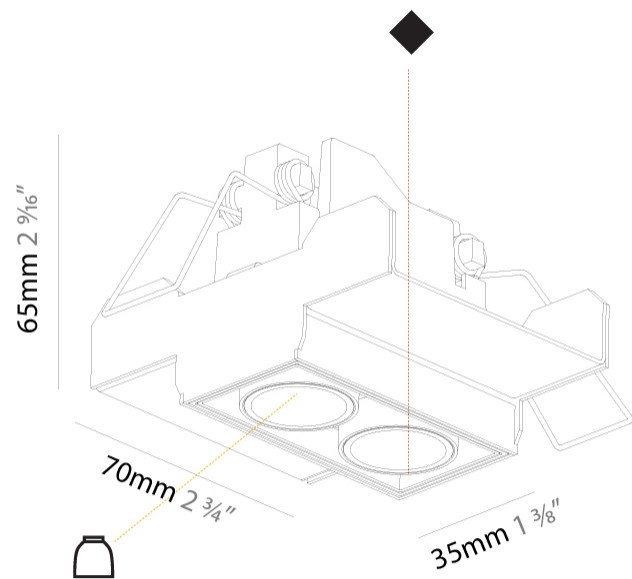

Holder Finish: WHI / BLK
Fixture Material: Aluminum Die Cast
Cut-out Measurements: 82mm / 3 1/4" x 42mm / 1 5/8"
Upon Request: Unique Ceiling Thickness

ELECTRICAL

Lamp Type: LED (Zhaga Standard)
Input Wattage (W): 7.7
Total Output Wattage (W): 6.6
Dimming: Tri-Mode (Non-Dimming and Phase Dimming (120Vac only) and 0-10V Dimming)
Driver Included: No
Driver Location: Remote
Driver Type: Constant Current - Universal
Driver Class: Class 2
Input Voltage (V): 120 - 277
Constant Current (MA): 1050

LED

Number of LEDs: 2
Color Temperature (°K): 2700 / 3000 / 3500 / 4000
Max. Delivered Lumen (lm): 319 / 348 / 356 / 363
Nominal Lumen (lm): 440 / 480 / 490 / 500
CRI: >90 CRI
Lamp Life (hrs): 50000
Upon Request: Special Color Temperature

OPTICAL

Reflector: 8 / 18 / 34
Upon Request: Special Beam Angles

RATINGS AND CERTIFICATIONS

Certified By: CSA Certified to UL and CSA Standards
Zaneen Group Inc. © 2024, 11800 388 3382, F 416-247-9319, www.zaneen.com

For international specifications by adding 'INT' at the end of the existing Model #. For assistance on 'custom' specifications, contact zteam@zaneen.com.
In a constant effort to supply the best product, we reserve the right to change specifications or materials without notice. The most recent specification sheets are found at zaneen.com